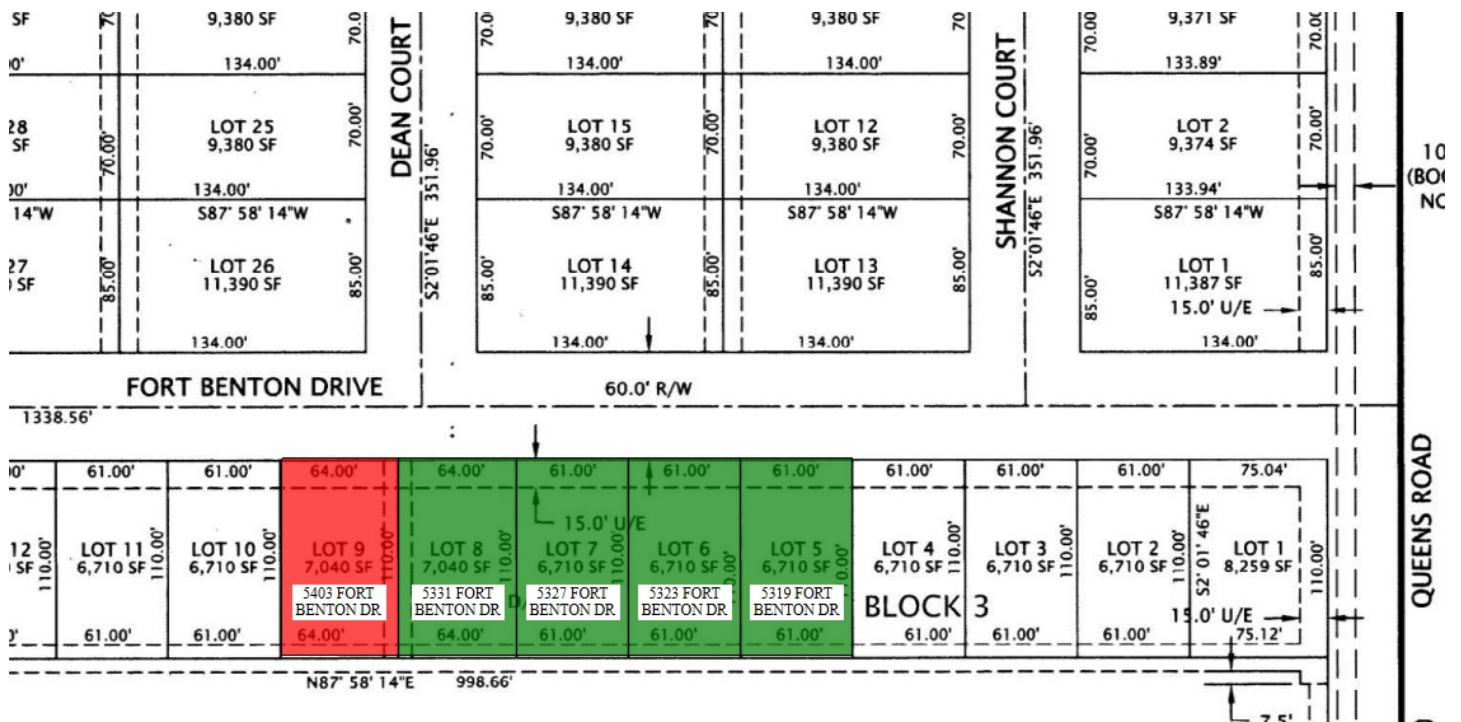

# MINNIS BUILDING & DESIGN CO.

5403, 5331, 5327, 5323, 5319  
FORT BENTON DR  
LAWRENCE, KS 66049

SOLD

UNDER CONSTRUCTION

**STEPHENS**  
REAL ESTATE, INC.

Heidi Minnis (785) 551-0050