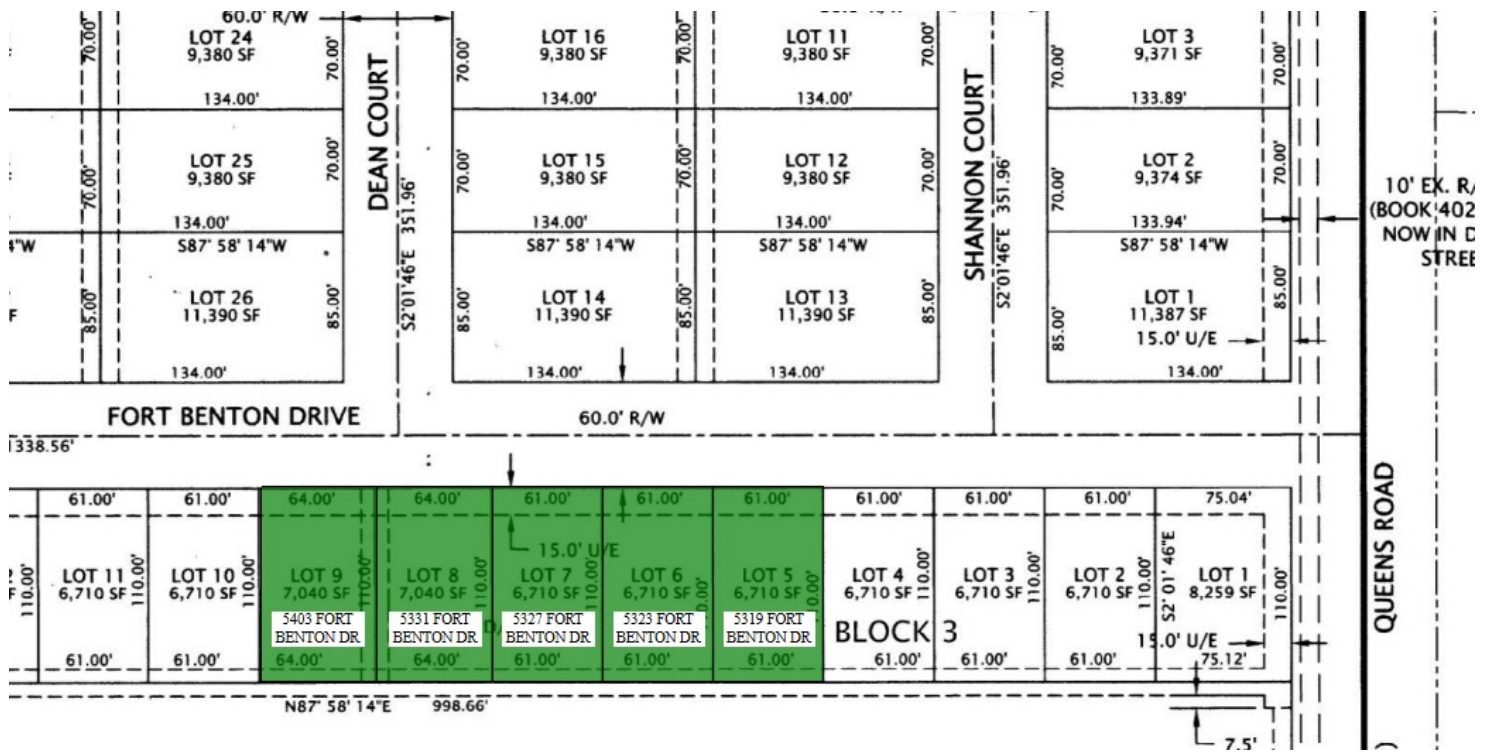

MINNIS BUILDING

& DESIGN CO.

5403, 5331, 5327, 5323, 5319
 FORT BENTON DR
 LAWRENCE, KS 66049

- SOLD
- UNDER CONSTRUCTION