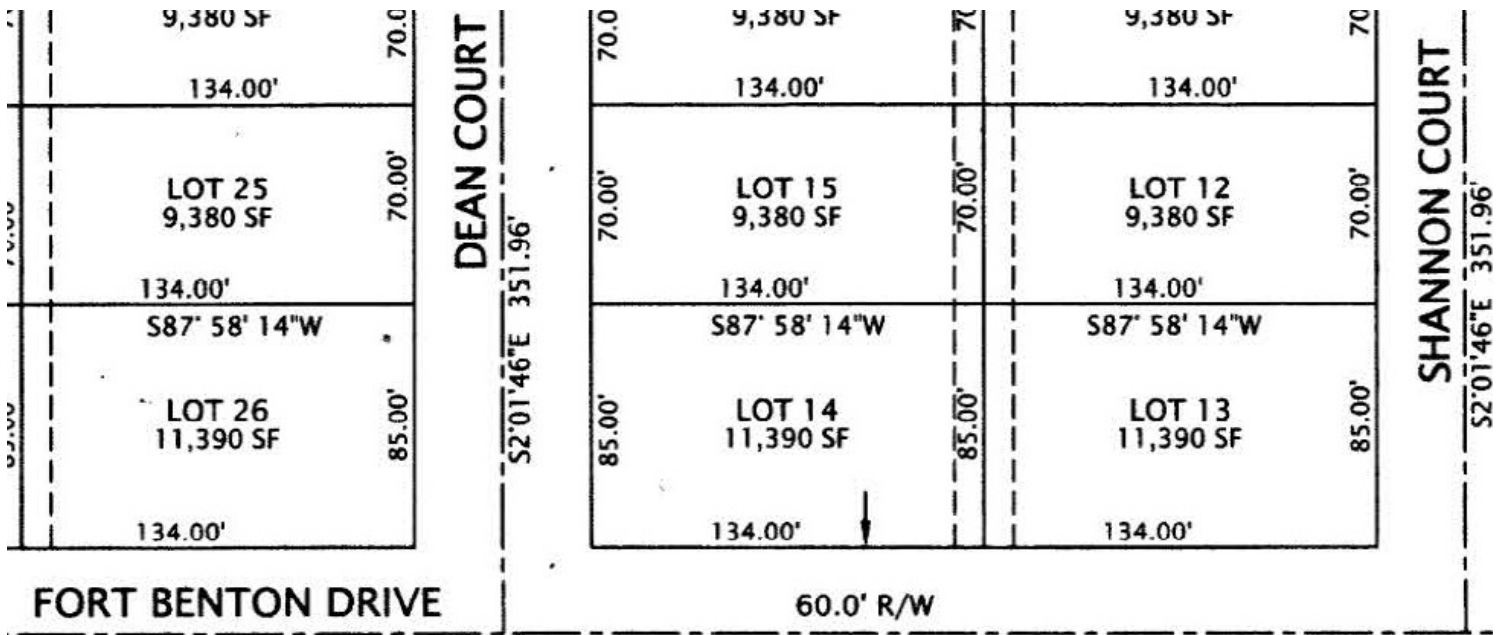

MINNIS BUILDING

& DESIGN CO.

5403, 5331, 5327, 5323, 5319
 FORT BENTON DR
 LAWRENCE, KS 66049

SOLD

UNDER CONSTRUCTION

STEPHENS
 REAL ESTATE, INC.

Heidi Minnis (785) 551-0050