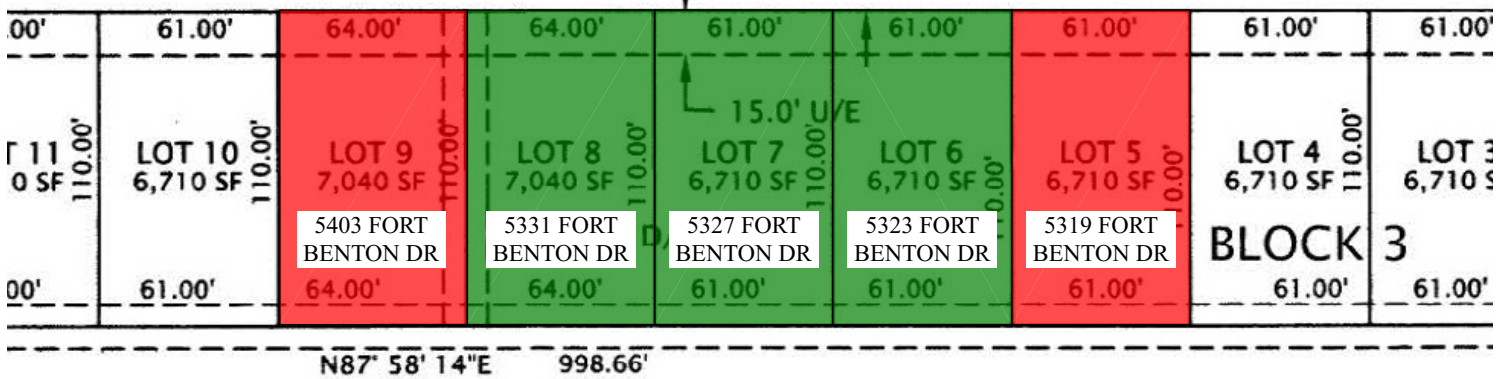

MINNIS BUILDING

& DESIGN CO.

5403, 5331, 5327, 5323, 5319
 FORT BENTON DR
 LAWRENCE, KS 66049

SOLD

UNDER CONSTRUCTION

STEPHENS
 REAL ESTATE, INC.

Heidi Minnis (785) 551-0050